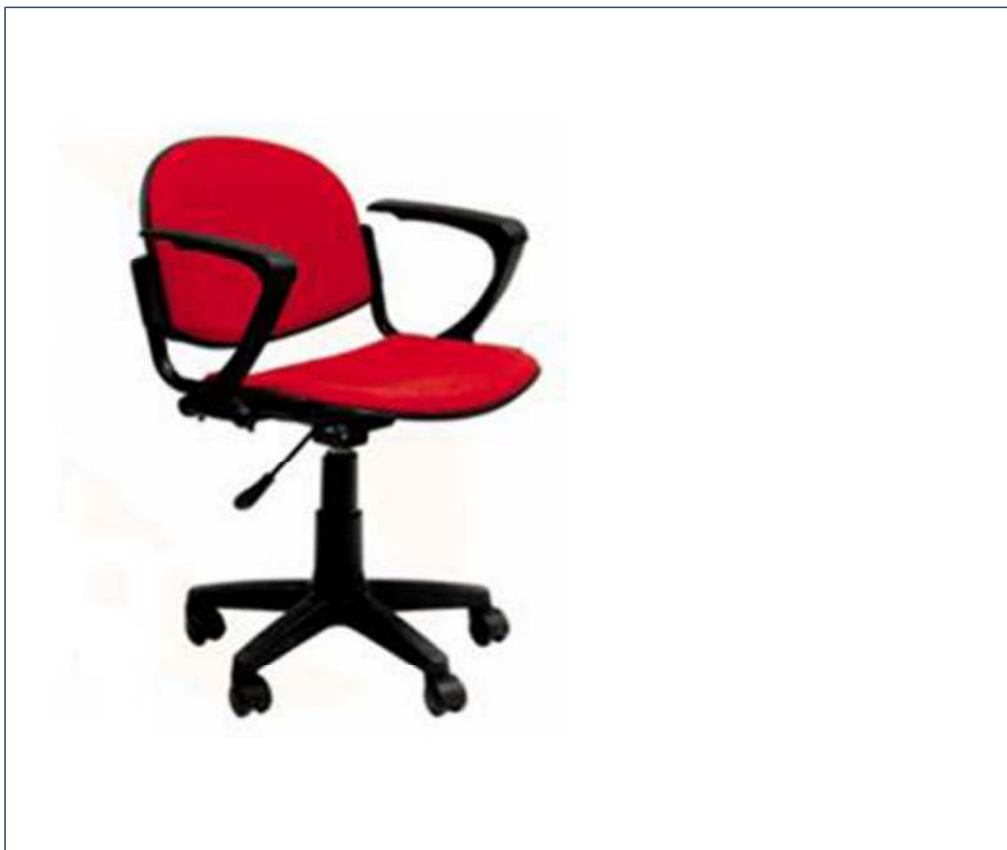

Strong Steel Base

All Right received © Talk of the Town 2012

Products » Chairs » Medium back Fabric chairs » B 603+01+02 C

TALK OF THE TOWN®

Furnishing Your Success

» Descriptions :

Model : B 603+01+02 C

Description : Complete Swivel Fabric medium back chair with arms and strong star base with 5 plastic rolls .

Colors :  Grey  Brown

Type : Swivel Fabric medium back chair .

Sizes :

High	Width	Deep
------	-------	------

 Outside : 151 cm 52 cm 50 cm

Available : Yes

www.totye.net

Arms for hands

Description : Complete Swivel Fabric medium back chair with arms and strong star base with 5 plastic rolls .

Colors : Brown Grey
 Blue Green

Type : Swivel Fabric medium back chair .

Sizes :

High	Width	Deep
Outside : 151 cm	52 cm	50 cm