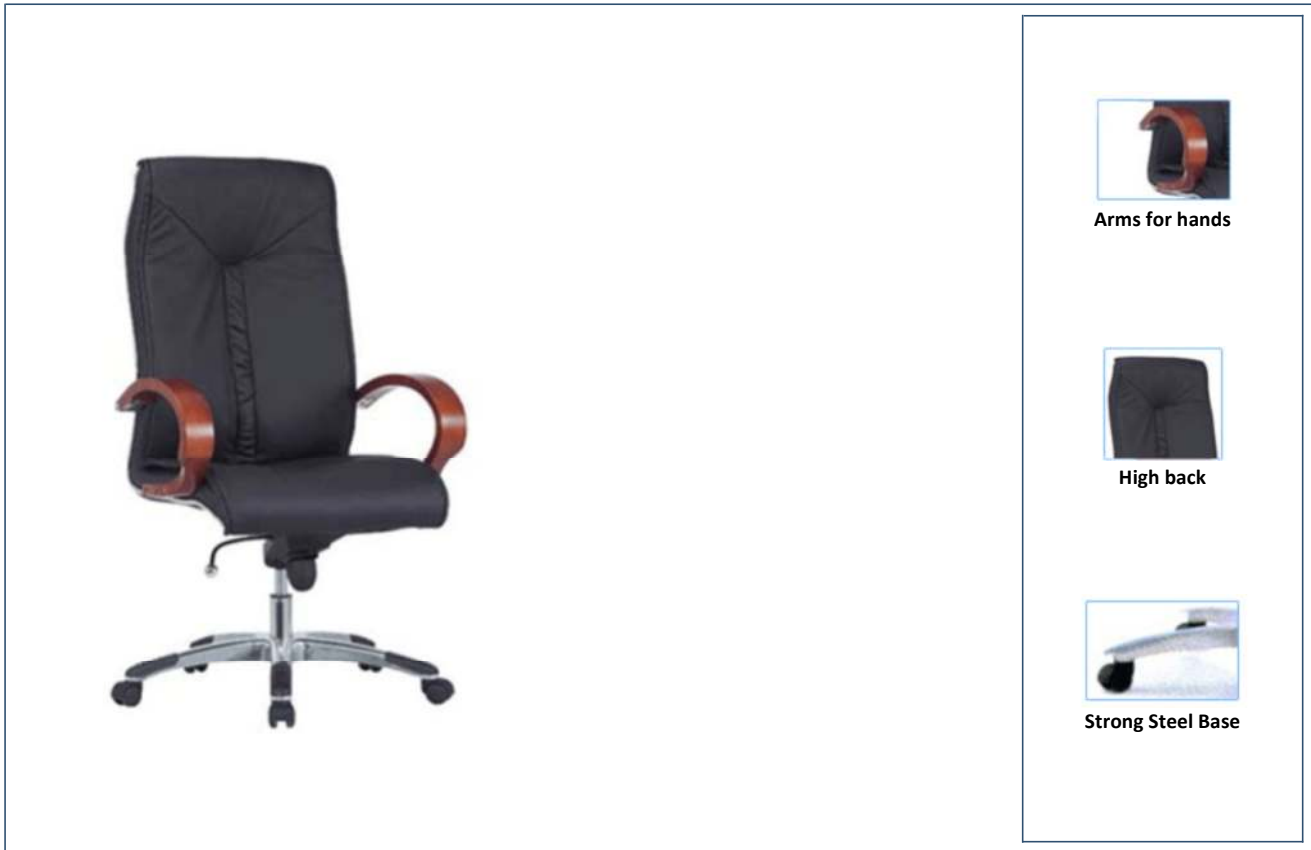

Colors :  Black  Brown

Type : National Leather high back chair .

Sizes : 

High	Width	Deep
------	-------	------

  
 Outside : 155 cm 52 cm 50 cm

Available :  Yes

[www.totye.net](http://www.totye.net)

All Right received © Talk of the Town 2012