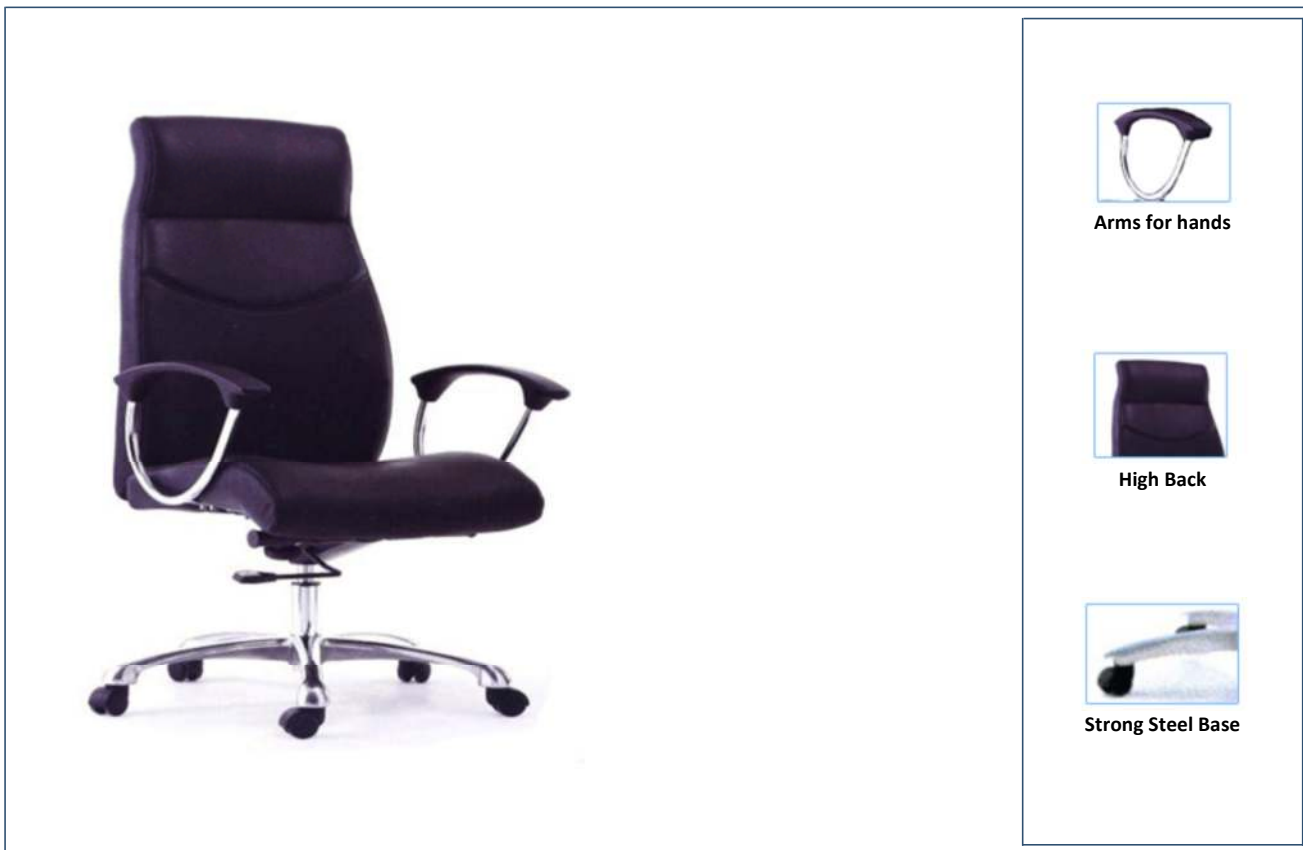

Strong Steel Base

Products » Chairs » High back leather chairs » 520 B-JUHAN

TALK OF THE TOWN®

Furnishing Your Success

» Descriptions :

Model : **520 B-JUHAN**

Description : Complete Swivel leather high back chair with arms and strong star steel base with 5 plastic rolls .

Colors : Black Brown

Type : Swivel high back Leather chair with arms .

Sizes :

High	Width	Deep

Outside : 155 cm 52 cm 50 cm

Available : Yes

www.totye.net

All Right received © Talk of the Town 2012