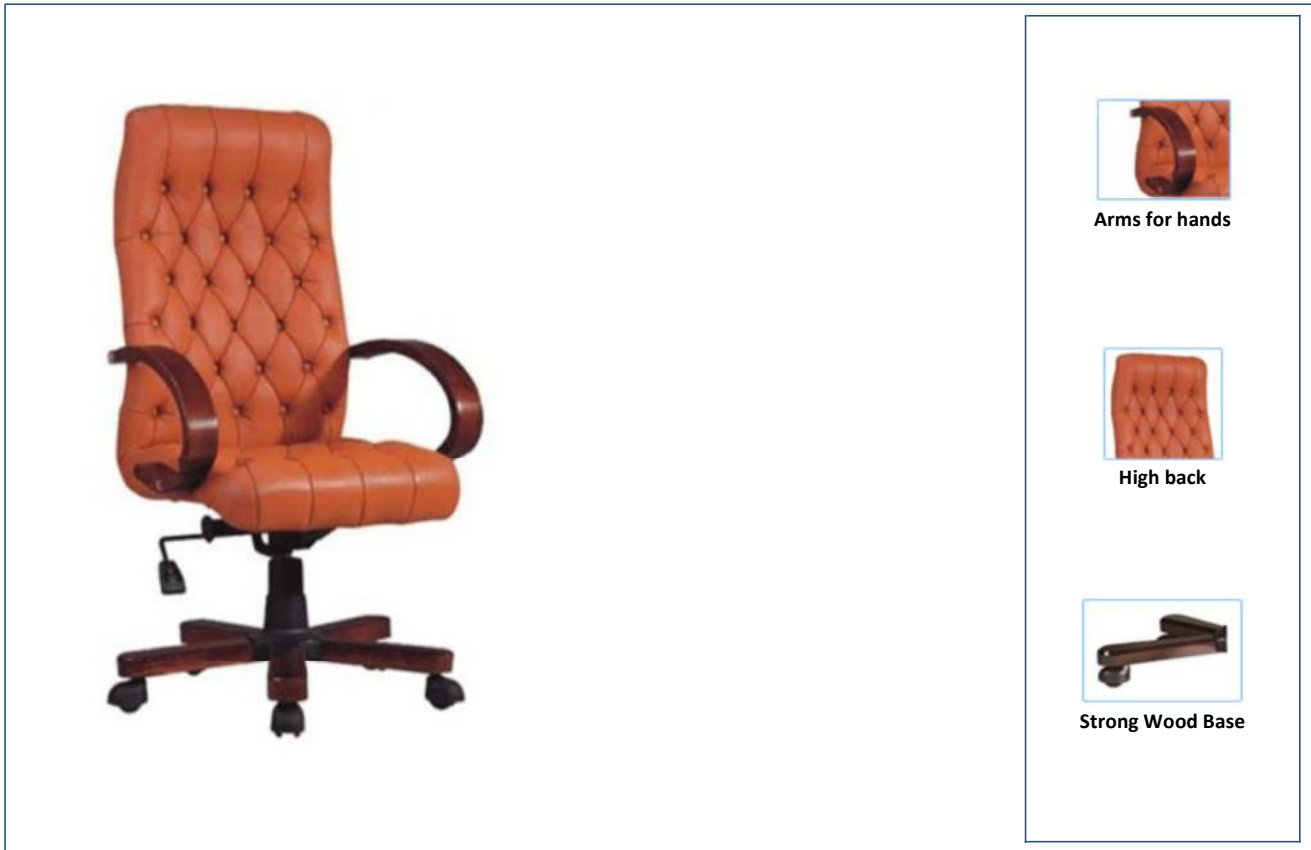

Strong Steel Base

Products » Chairs » High back leather chairs » OF-64-CENTURY

TALK OF THE TOWN®

Furnishing Your Success

» Descriptions :

Model : **OF-64-CENTURY**

Description : Complete Swivel National Leather high back chair with arms and strong wood star base with 5 plastic rolls .

Colors : Black Brown

Type : National Leather high back chair .

Sizes :

High	Width	Deep

Outside : 155 cm 52 cm 50 cm

Available : Yes

www.totye.net

All Right received © Talk of the Town 2012