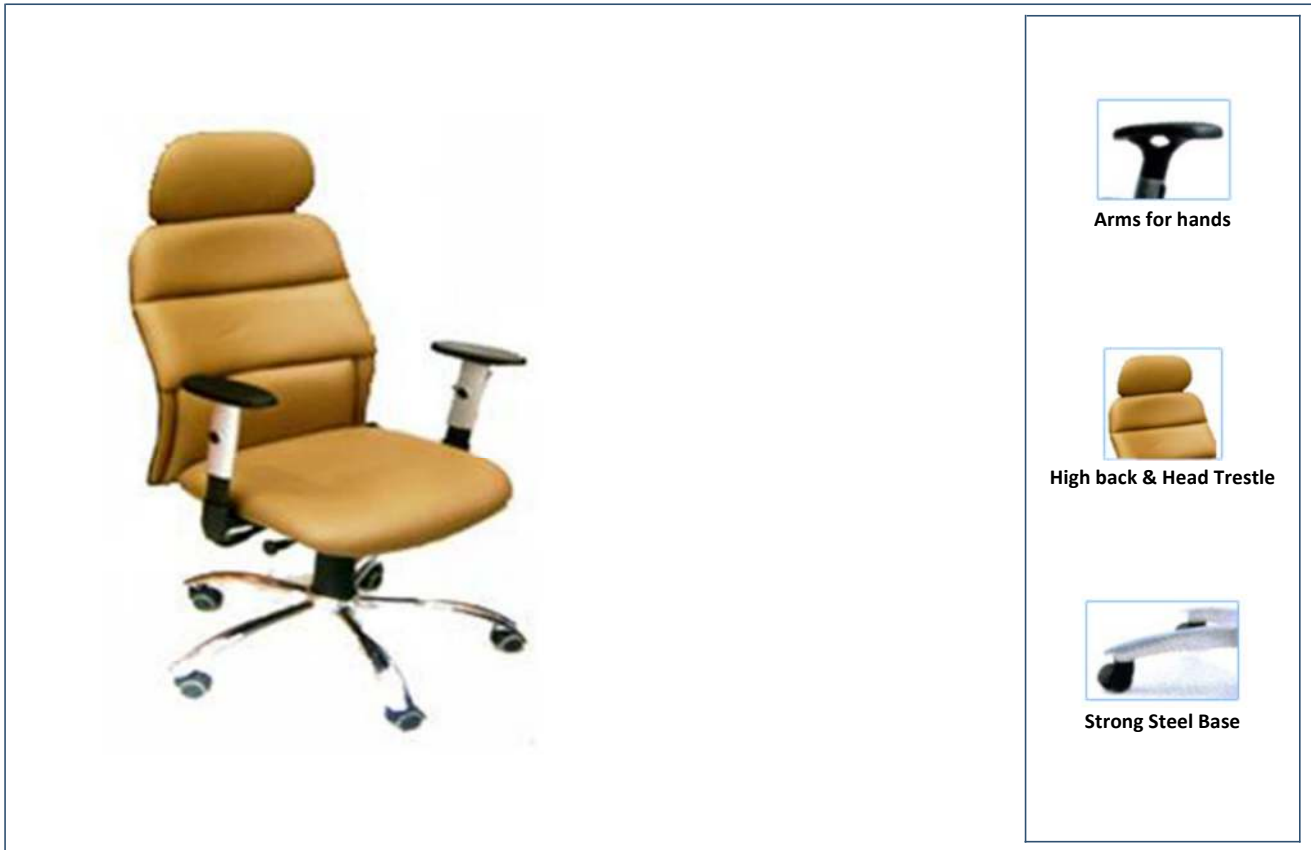

Colors :  **Brown**

Type : Swivel Leather high back chair .

Sizes : 

High	Width	Deep
------	-------	------

  
 Outside : 155 cm 52 cm 50 cm

Available :  **Yes**

[www.totye.net](http://www.totye.net)

All Right received © Talk of the Town 2012