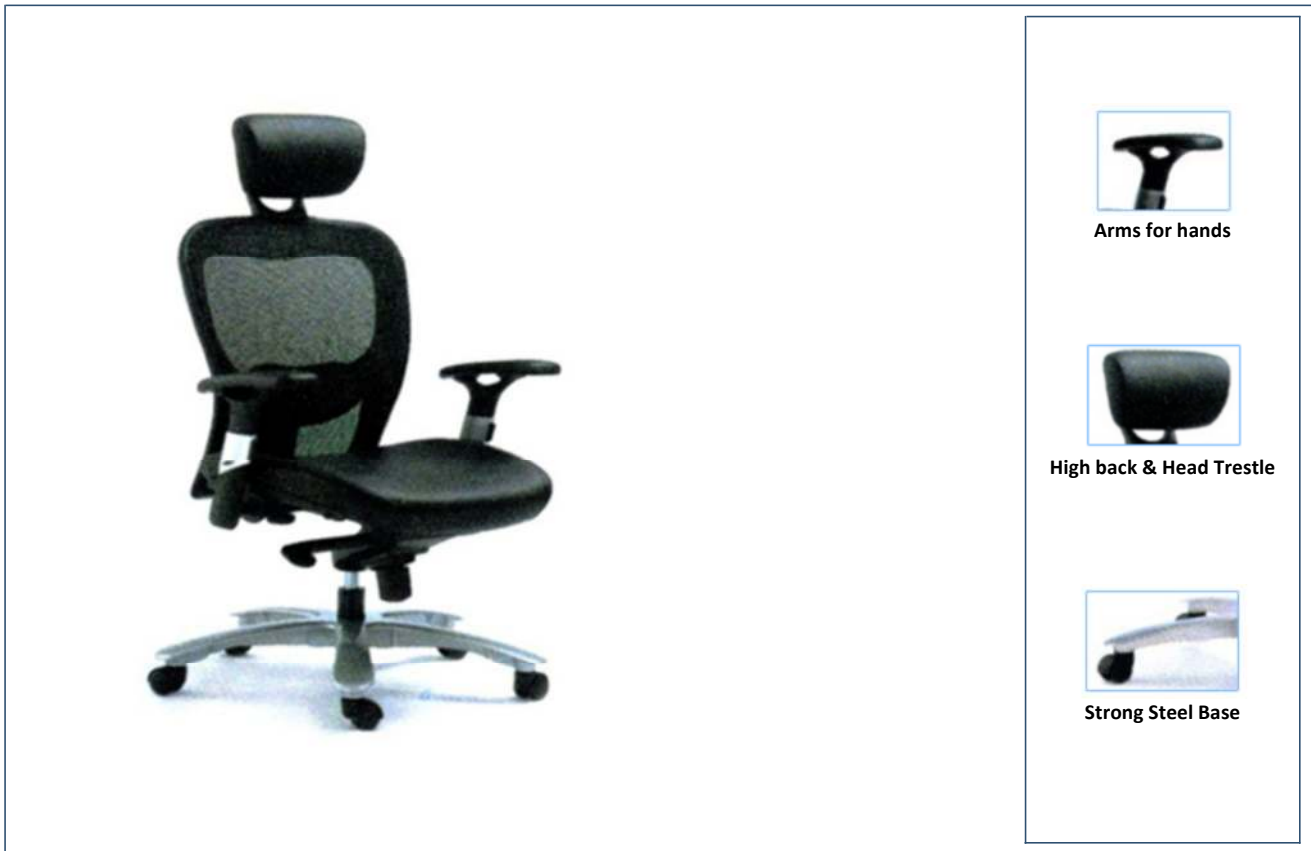

Also include head trestle .

Colors :  Black

Type : Swivel high back Leather and mesh Medical chair with arms

Sizes : 

High	Width	Deep
------	-------	------

  
 Outside : 155 cm 52 cm 50 cm

Available :  Yes

[www.totye.net](http://www.totye.net)

Arms for hands

High back & Head Trestle

Strong Steel Base

All Right received © Talk of the Town 2012

Products » Chairs » High back leather chairs » 6002 B-2P5B-JUHAN

**TALK OF THE TOWN®**

Furnishing Your Success

» Descriptions :

Model : 6002 B-2P5B-JUHAN

Description : Swivel Medical leather high back chair with arms and strong steel star base with 5 plastic rolls .

Also include head trestle .

Colors :  Black

Type : Swivel high back Leather Medical chair with arms .

Description : Complete Swivel leather high back chair with arms and strong star steel base with 5 plastic rolls .

Colors :  Black  Brown

Type : Swivel high back Leather chair with arms .

Sizes : 

High	Width	Deep
------	-------	------