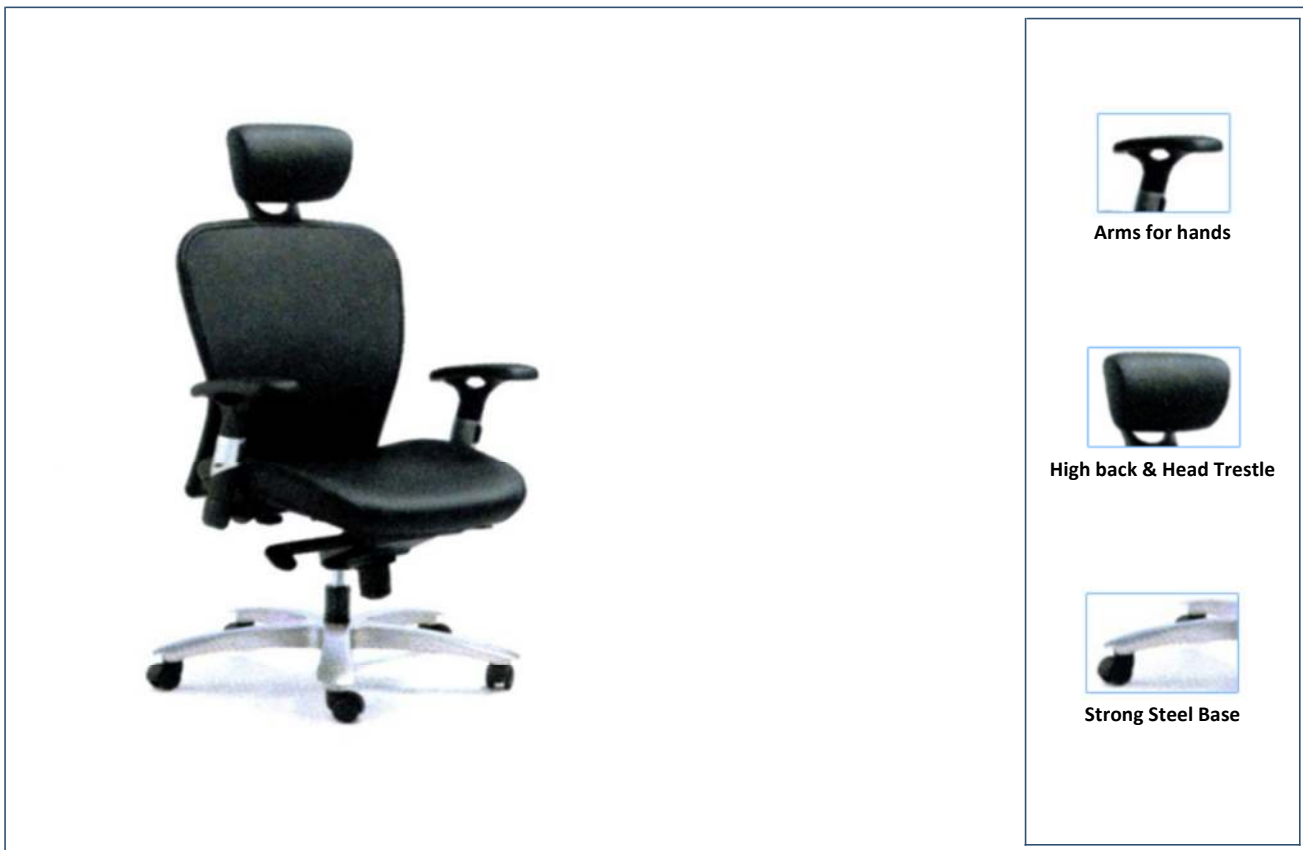

Strong Steel Base

Products » Chairs » High back leather chairs » 6002 B-2P5B-JUHAN

TALK OF THE TOWN®

Furnishing Your Success

» Descriptions :

Model : 6002 B-2P5B-JUHAN

Description : Swivel Medical leather high back chair with arms and strong steel star base with 5 plastic rolls .

Also include head trestle .

Colors : Black

Type : Swivel high back Leather Medical chair with arms .

Sizes :

High	Width	Deep

Outside : 155 cm 52 cm 50 cm

Available : Yes

www.totye.net

All Right received © Talk of the Town 2012