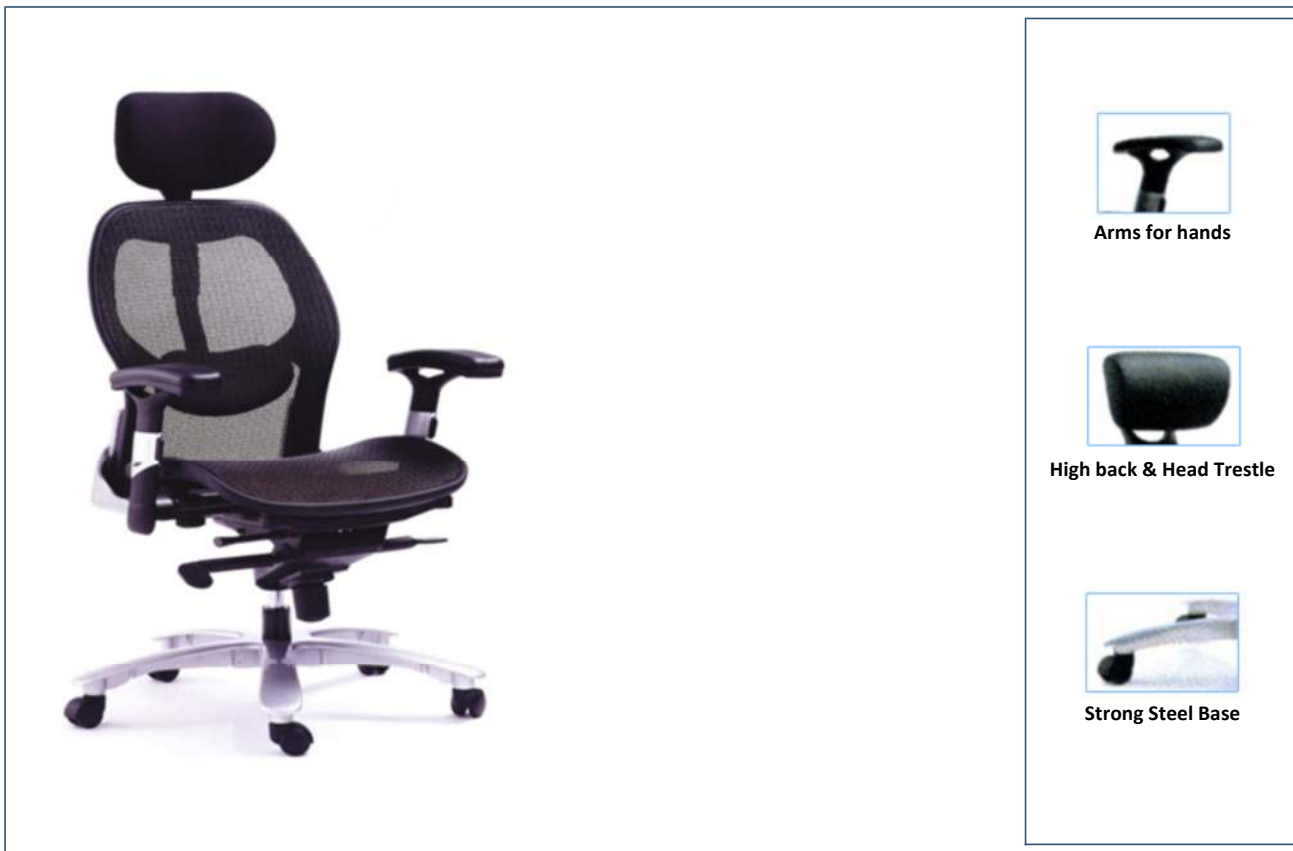

Products » Chairs » High back leather chairs » 634 B-WP5B-JUHAN

TALK OF THE TOWN®

Furnishing Your Success

» Descriptions :

Model : 634 B-WP5B-JUHAN

Description : Swivel Medical ( All of the back and the set is mesh) high back chair with arms and strong star steel base with 5 plastic rolls .

All Right received © Talk of the Town 2012

Products » Chairs » High back leather chairs » 6002 B-2P5C-JUHAN

**TALK OF THE TOWN®**

Furnishing Your Success

» Descriptions :

Model : **6002 B-2P5C-JUHAN**

Description : Swivel Medical leather & mesh high back chair with arms and strong steel star base with 5 plastic rolls .