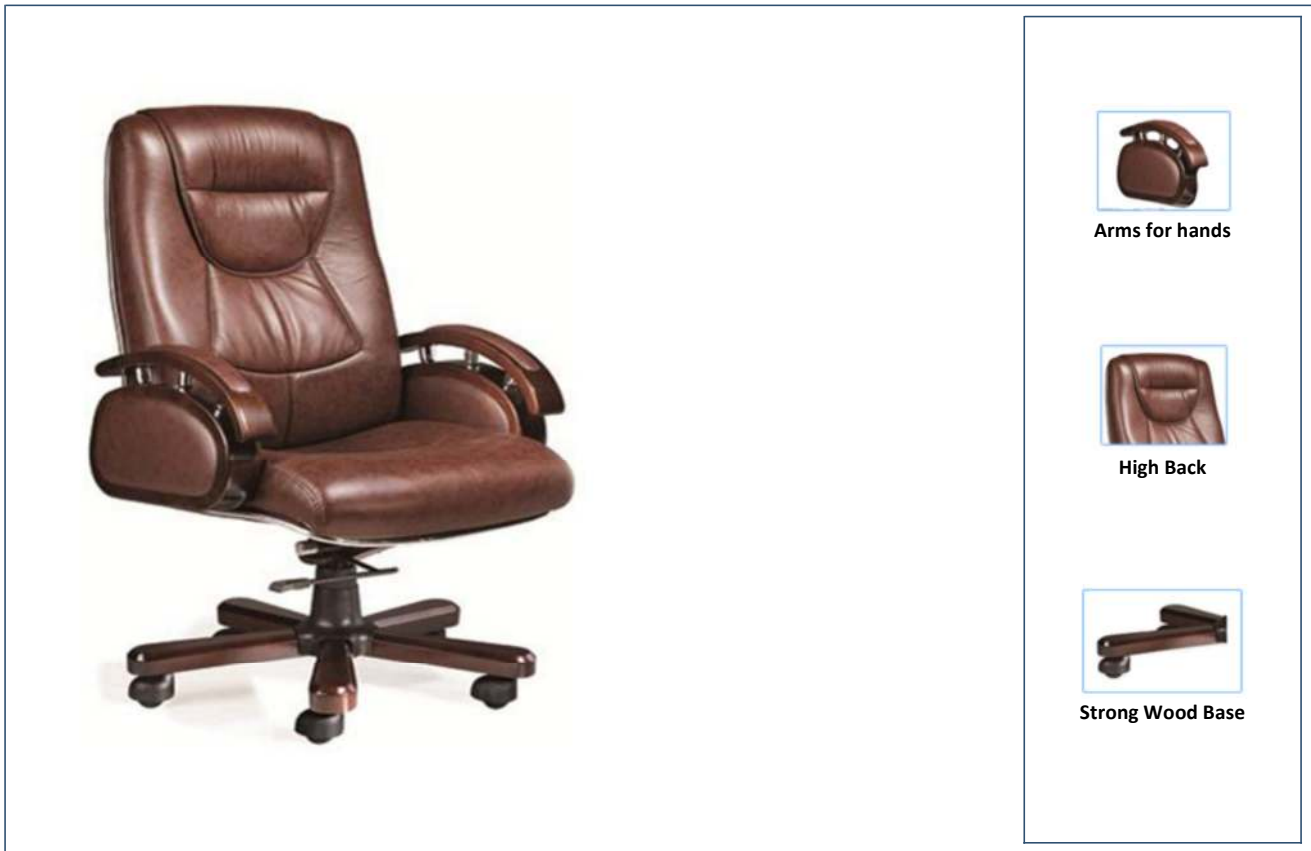

Description : Complete Swivel leather high back chair with arms and strong star steel base with 5 plastic rolls .

Colors :  Black  Brown

Type : Swivel high back Leather chair with arms .

Sizes : 

High	Width	Deep
Outside : 160 cm	54 cm	50 cm

Available :  No

[www.totye.net](http://www.totye.net)

All Right received © Talk of the Town 2012

Products » Chairs » High back leather chairs » HA-9053

**TALK OF THE TOWN®**

Furnishing Your Success

» Descriptions :

Model : HA-9053

Description : Complete Swivel leather high back chair with arms and strong star steel base with 5 plastic rolls .

Colors :  Black  Brown

Type : Swivel high back Leather chair with arms .

Sizes : 