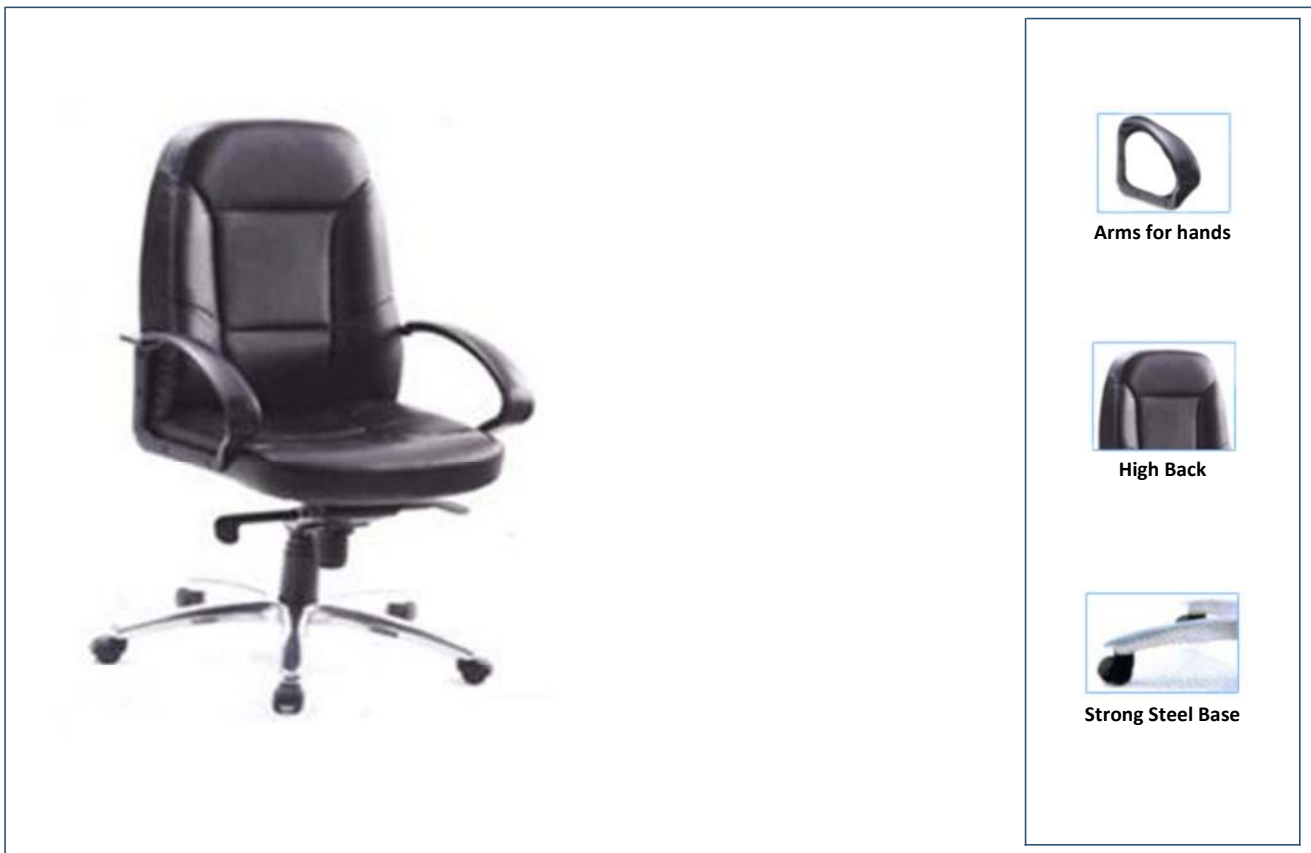

All Right received © Talk of the Town 2012

Products » Chairs » High back leather chairs » CI-2046 HB

**TALK OF THE TOWN®**

Furnishing Your Success

» Descriptions :

Model : CI-2046 HB

Description : Complete Swivel leather high back chair with arms and strong star steel base with 5 plastic rolls .

Colors :  Black  Brown

Type : Swivel high back Leather Medical chair with arms

Sizes : 

High	Width	Deep
------	-------	------

  
 Outside : 155 cm 52 cm 50 cm

Available :  Yes

www.totye.net

Arms for hands

Description : Complete Swivel leather high back chair with arms and strong star steel base with 5 plastic rolls .

Colors :  Black  Brown

Type : Swivel high back Leather chair with arms .

Sizes : 

High	Width	Deep
------	-------	------