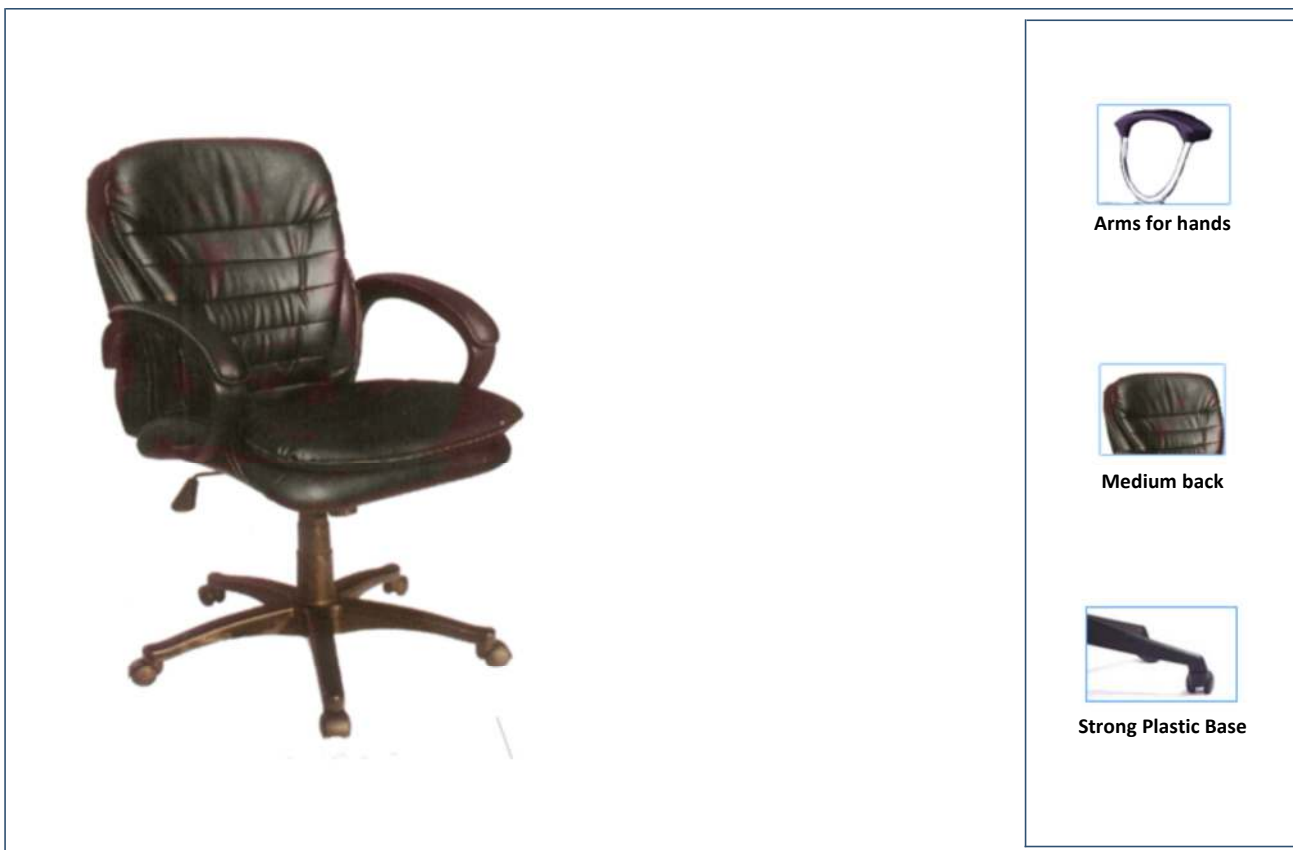

Strong Steel Base

Products » Chairs » Medium back leather chairs » OF-35 A-CENTURY

TALK OF THE TOWN®

Furnishing Your Success

» Descriptions :

Model : **OF-35 A-CENTURY**

Description : Complete Swivel Leather medium back chair with arms and strong plastic star base with 5 plastic rolls.

Colors : Black Brown
 Green

Type : Swivel Leather medium back chair .

Sizes :

High	Width	Deep

Outside : 135 cm 52 cm 50 cm

Available : ☒ Yes

www.totye.net

All Right received © Talk of the Town 2012