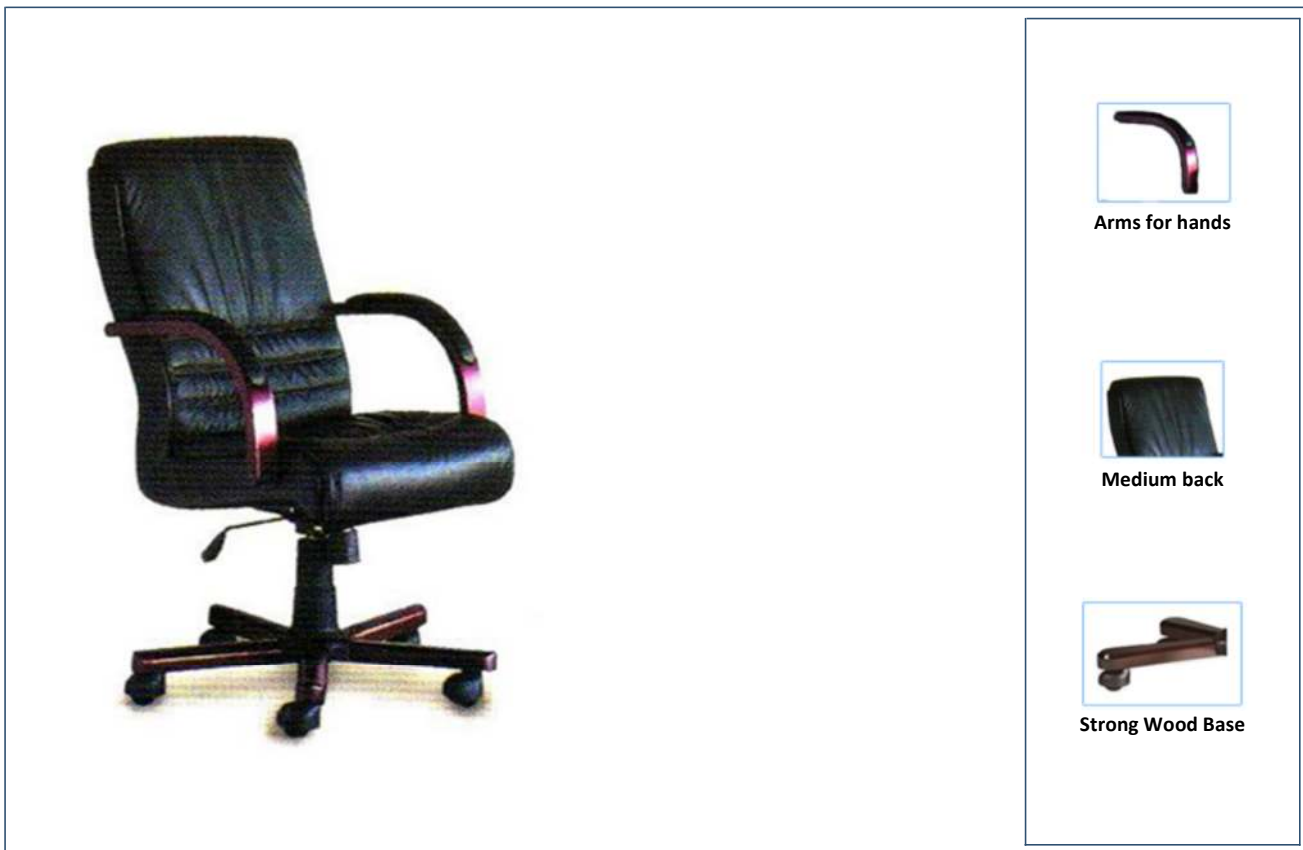

Strong Steel Base

Products » Chairs » Medium back leather chairs » TF-883-STEELN

TALK OF THE TOWN®

Furnishing Your Success

» Descriptions :

Model : TF-883-STEELN

Description : Swivel Mesh & Leather medium back chair with arms and strong Wood star base with 5 plastic rolls.

Colors : ☒ Black

Type : Swivel Mesh & Leather medium back chair .

Sizes :

High	Width	Deep
Outside : 142 cm	55 cm	50 cm

Available : ☒ Yes

www.totye.net

All Right received © Talk of the Town 2012