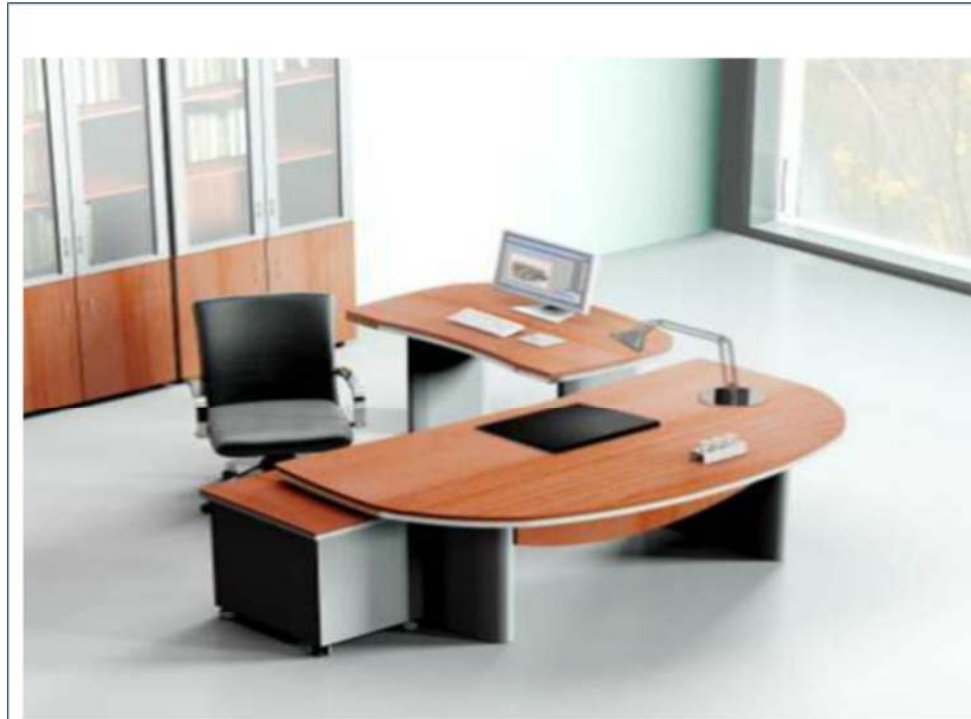

Products » Wood Offices » OSCAR Office

TALK OF THE TOWN®

Furnishing Your Success

» Descriptions :

Model : OSCAR

Description : The wood office L ship with three high Cabinets each cabinet has two glass door & tow wood door.
Also include one mobile Pedestal 3 Drawers .

you Are free to add Items like Tea table , visitor chairs , Meeting table & Sofa .

Colors : PL NC

Type : L shape Office National Wood & Compressed Wood .

Sizes : w 200 * d 110 * h 75

Available : Yes

www.totye.net

All Right received © Talk of the Town 2012