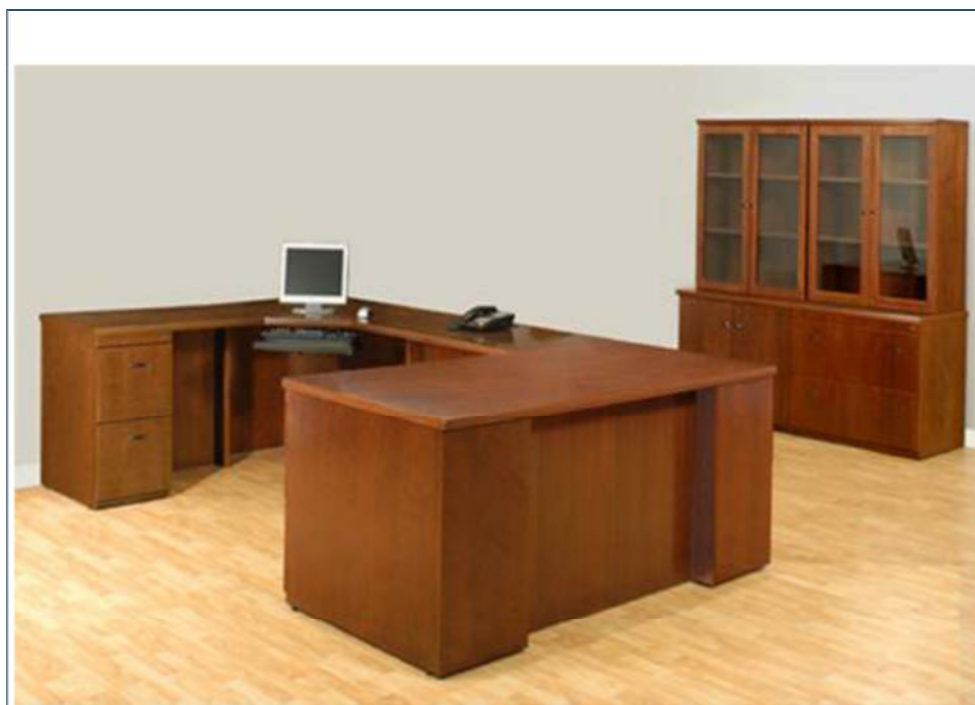

Products » Wood Offices » MARTIN Office

TALK OF THE TOWN®

Furnishing Your Success

» Descriptions :

Model : **MARTIN**

Description : The office L ship in National wood & Glass Office & compressed normal wood with tow medium Cabinets each cabinet has two glass door . and one wood cabinet in the middle . Also include one mobile Pedestal 3 Drawers . you Are free to add Items like Tea table , visitor chairs , Meeting table & Sofa .

Colors : MH NC

Type : L shape Office National Wood & Compressed Wood .

Sizes : w 180 * d 90 * h 75

Available : No

www.totye.net

All Right received © Talk of the Town 2012