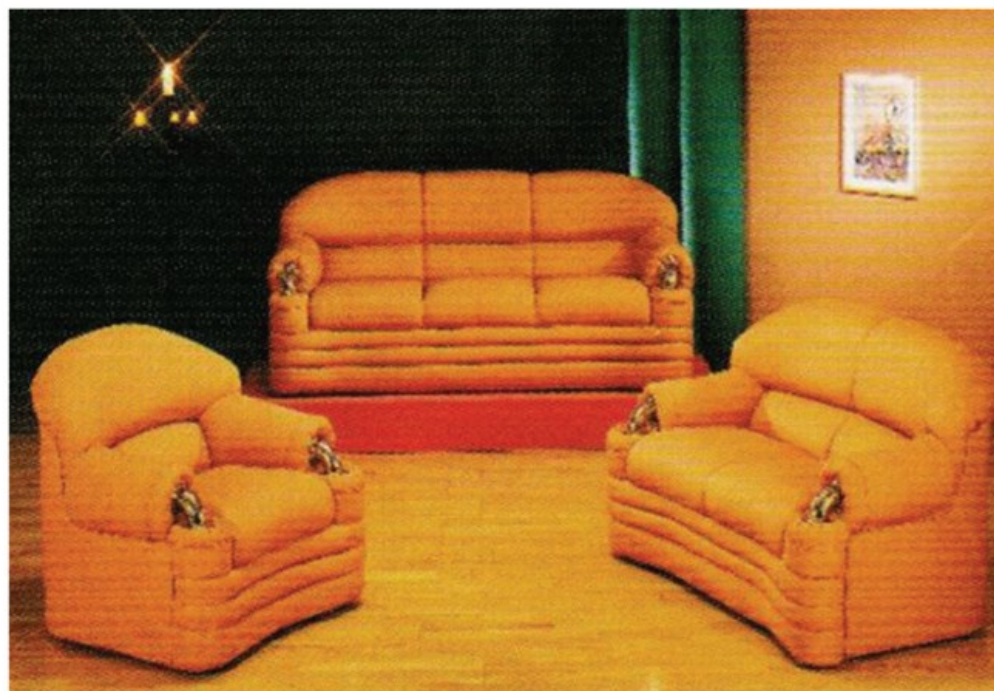

» Descriptions :

Model : GARUDA

Description : Leather sofa high quality Include :
1 - sofa 3 Persons
1 - sofa 2 Persons
2 - sofa 1 Person
it can be use in Companies , homes
Universities , ministries & embassies .

Colors :

Type : Leather sofa

Available : ☒ Yes

www.totye.net